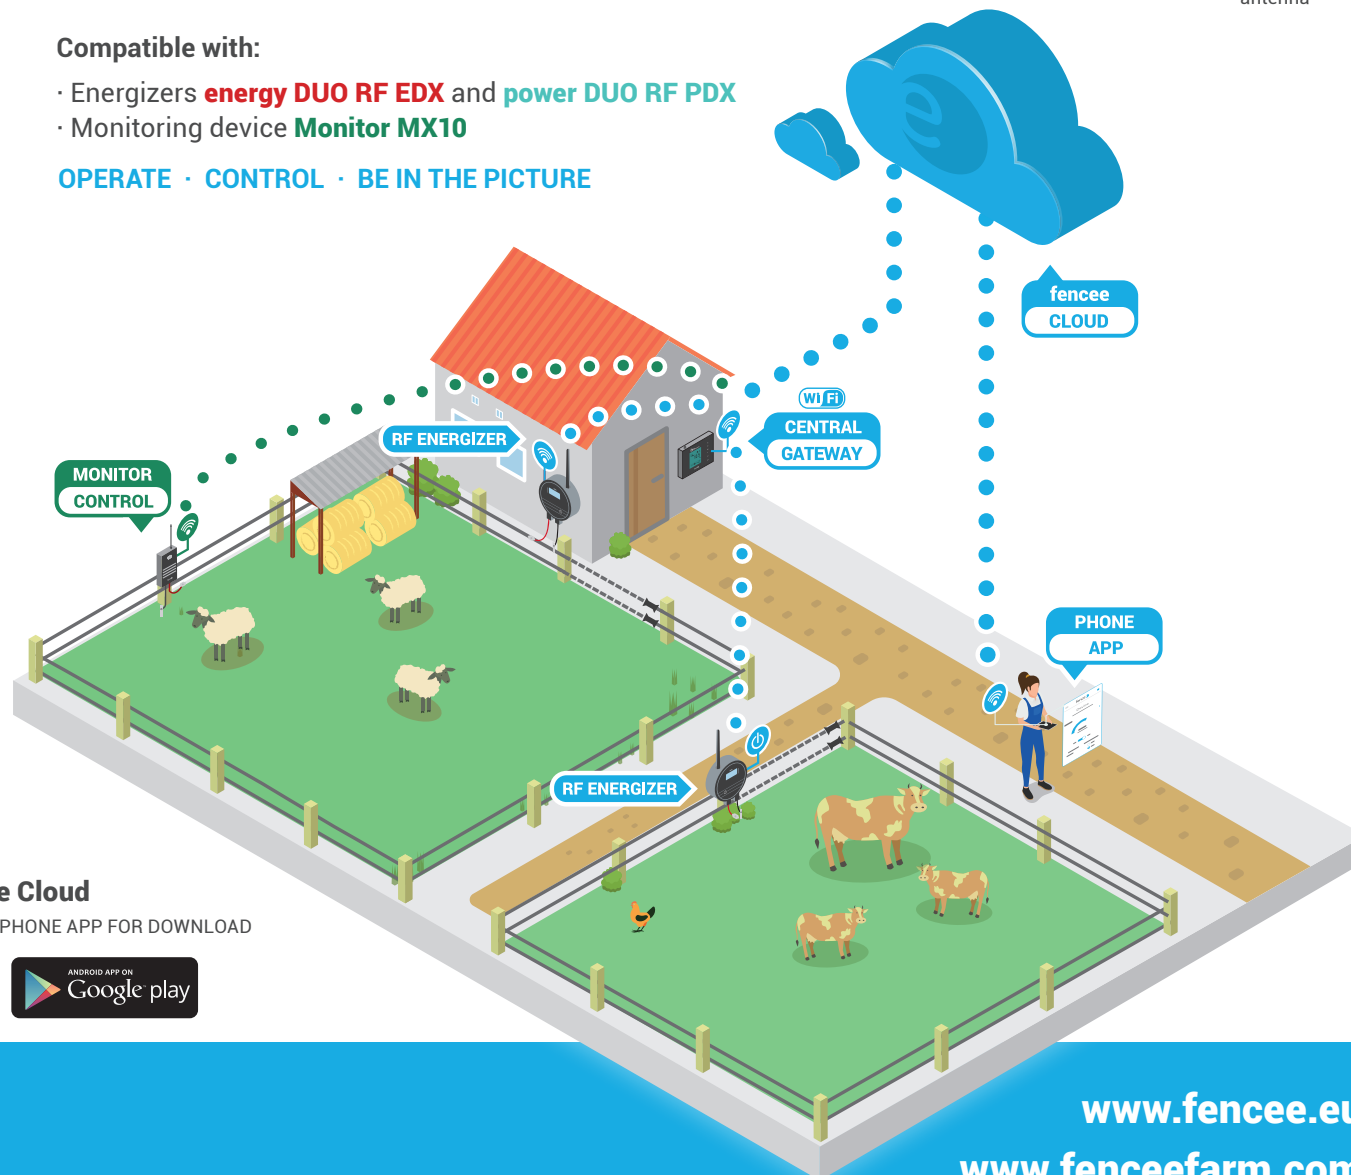

# FENCE **WiFi** GATEWAY **GW100**

- REMOTE CENTRAL CONTROL AND MANAGEMENT OF RF ENERGIZERS
- COMMUNICATION WITH CONTROL MONITOR

The central gateway is connected to the Cloud via Wi-Fi. Via the Cloud, you can then control all connected devices from anywhere in the world. Using a smart phone application or web interface connect to the Cloud.

CONTROL BY A SMART PHONE

NO SIM CARD NEEDED

Art.Nr. **7020**

EAN: **8595221014629**

OPERATE · CONTROL · BE IN THE PICTURE

FENCE WiFi GATEWAY GW100

LCD DISPLAY	✓
SIGNALLING ALARM	✓
EXTERNAL ANTENNA CONNECTOR SMA	✓
Wi-Fi CONNECTION	✓
RANGE WITH BASIC ANTENNA	up to 10 km
RANGE WITH EXTERNAL ANTENNA	up to 30 km
TRANSMISSION FREQUENCY	869,525 MHz
TRANSMITTING POWER	+22 dBm
BACKUP POWER	9,6 V - 800 mAh
POWER SUPPLY	230 V / 50 Hz, 14 VDC
CONSUMPTION	max. 300 mA
DIMENSIONS	165 × 116 × 35 mm
WEIGHT	420 g

Connection to the Cloud

Control by a smart phone

Alarm signalling

Online information

Time saving

No SIM card needed

Touch control

Battery backup

Range up to 30 km with external antenna

Compatible with:

- Energizers **energy DUO RF EDX** and **power DUO RF PDX**
- Monitoring device **Monitor MX10**

OPERATE · CONTROL · BE IN THE PICTURE

fencee Cloud